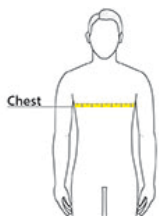

## PRODUCT MEASUREMENTS

	XS	S	M	L	XL	2XL	3XL
Body Length at Back	25 1/2	26 3/8	27 1/2	28 5/8	29 3/4	30 7/8	32
Chest	18	19 1/2	21 1/2	23 1/2	25 1/2	27 1/2	29 1/2

**Body Length at Back:** Measured from high point shoulder to finished hem at back.

**Chest:** Measured across the chest one inch below armhole when laid flat.

## SIZE CHARTS

	XS	S	M	L	XL	2XL	3XL
Chest	31-34	34-37	38-41	42-45	46-49	50-53	54-57

## HOW TO MEASURE